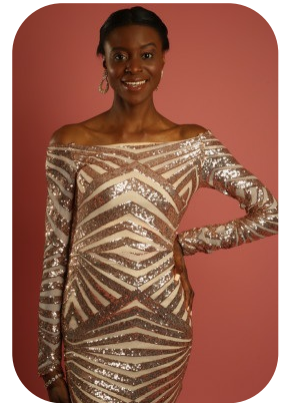

Sharon Ewere

Videos: 1

Age: 25-30	Height: 5ft10inch	Eye Colour: Black	Accent: London
Gender:F	Weight: 53kg	Waist: 26	Bust: 33
Location: London	Shoe Size: 7.5	Hips: 35	
Drives: No	Hair Color: Black		

Talents
COMMERCIAL MODELS, EXTRAS