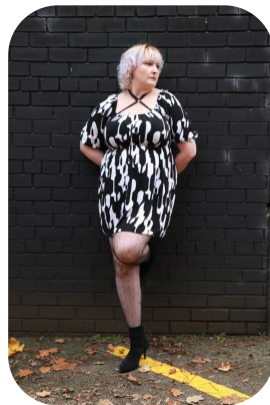

Sharon Fitzgerald

Age: 41-50	Height: 5ft9inch	Eye Colour: Brown	Accent: Northern
Gender:F	Shoe Size: 7	Waist: 41	Bust: 47
Location: Britain North	Hair Color: Blonde	Hips: 45	
Drives: No			

Talents
MATURE MODELS