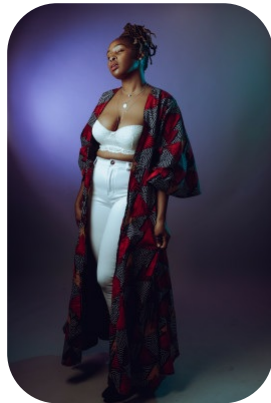

Sharon Katana

Age: 25-30	Height: 5ft7inch	Eye Colour: Black	Accent: London
Gender:F	Weight: 80kg	Waist: 32	Bust: 36
Location: London	Shoe Size: 6.5	Hips: 49	
Drives: No	Hair Color: Black		

Talents
COMMERCIAL MODELS, EXTRAS