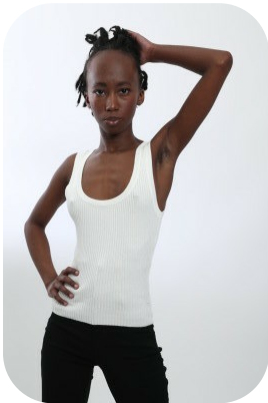

# Sheila Tamukathe

Age: 16-20	Height: 4ft9inch	Eye Colour: Brown	Accent: African
Gender:F	Weight: 35kg	Waist: 51	Bust: 69
Location: London	Shoe Size: 3	Hips: 73	
Drives: No	Hair Color: Black		

Talents  
COMMERCIAL MODELS, EXTRAS