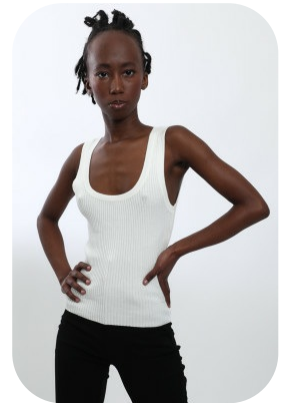

# Sheila Tamukathe

Age: 16-20	Height: 4ft9inch	Eye Colour: Brown	Accent: African
Gender:F	Weight: 35kg	Waist: 51	Bust: 69
Location: London	Shoe Size: 3	Hips: 73	
Drives: No	Hair Color: Black		

Talents  
COMMERCIAL MODELS, EXTRAS