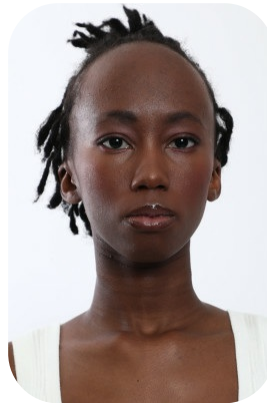

# Sheila Tamukathe

Age: 16-20	Height: 4ft9inch	Eye Colour: Brown	Accent: African
Gender:F	Weight: 35kg	Waist: 51	Bust: 69
Location: London	Shoe Size: 3	Hips: 73	
Drives: No	Hair Color: Black		

Talents  
COMMERCIAL MODELS, EXTRAS