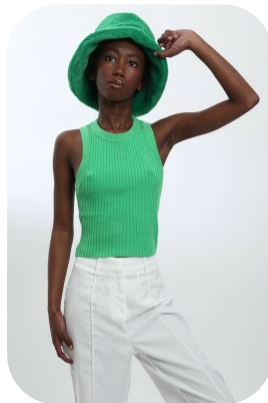

# Sheila Tamukathe

Age: 16-20	Height: 4ft9inch	Eye Colour: Brown	Accent: African
Gender:F	Weight: 35kg	Waist: 51	Bust: 69
Location: London	Shoe Size: 3	Hips: 73	
Drives: No	Hair Color: Black		

Talents  
COMMERCIAL MODELS, EXTRAS