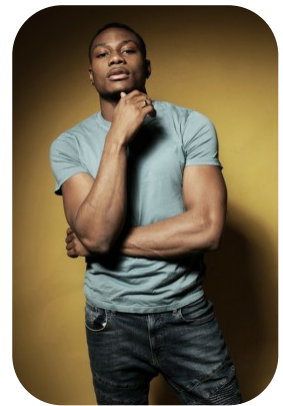

Shemi Oyedele

Age: 25-30	Height: 5ft9inch	Eye Colour: Brown	Accent: London
Gender: M	Weight: 75kg	Waist: 28-30	
Location: London	Shoe Size: 8.UK		
Drives: No	Hair Color: Black		

Talents
COMMERCIAL MODELS, FITNESS MODELS,
EXTRAS, ATHLETES