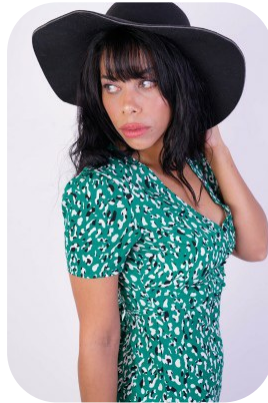

# Sheriese Lowe

Credits: 2 Videos: 4

Age: 31-40	Height: 5ft5inch	Eye Colour: Blue	Accent: London
Gender: F	Weight: 60kg	Waist: 27	Bust: 36 C
Location: London	Shoe Size: 6	Hips: 36	
Drives: Yes	Hair Color: Black		

Talents  
COMMERCIAL MODELS, PROFESSIONAL ACTORS,  
EXTRAS

Additional Talents:  
SWIM - BIKE - RUN  
PIANO - SING

[Sheriese Lowe Profile](#)

All Rights Reserved by [Fusion Management](#) © 2018

Credits:

<b>Years of Production</b>	<b>Production Name</b>	<b>Role</b>
2019	Blood Chip	Demi
2011	The Inbetweeners Movie	Dancer in night club