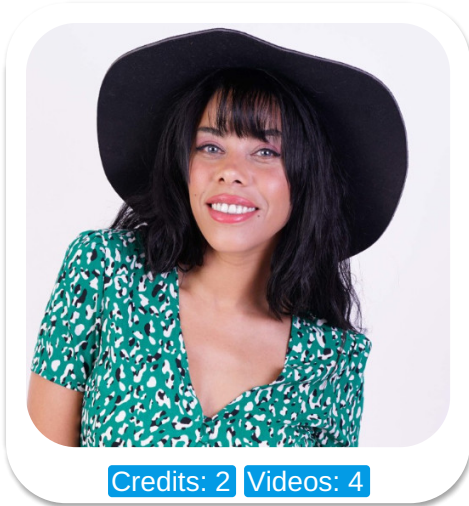

# Sheriese Lowe

Credits: 2 Videos: 4

Age: 31-40	Height: 5ft5inch	Eye Colour: Blue	Accent: London
Gender: F	Weight: 60kg	Waist: 27	Bust: 36 C
Location: London	Shoe Size: 6	Hips: 36	
Drives: Yes	Hair Color: Black		

Talents  
COMMERCIAL MODELS, PROFESSIONAL ACTORS,  
EXTRAS

Additional Talents:  
SWIM - BIKE - RUN  
PIANO - SING

[Sheriese Lowe Profile](#)

All Rights Reserved by [Fusion Management](#) © 2018

Credits:

<b>Years of Production</b>	<b>Production Name</b>	<b>Role</b>
2019	Blood Chip	Demi
2011	The Inbetweeners Movie	Dancer in night club