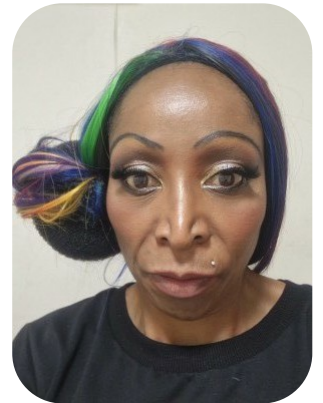

# Shine-Eko

Age: 51-60	Height: 5ft5inch	Eye Colour: Brown	Accent: London
Gender: F	Weight: 57kg	Waist: 28	
Location: London	Shoe Size: 5.5	Bust: 34d	
Drives: Yes	Hair Color: Black	Hips: 29	

Talents  
MATURE MODELS

Shine Eko  
 Height: 5'5" Eye Colour: Brown  
 Waist: 28" Hair Colour: Black  
 Chest: 34" Hair Length: Short  
 model:shine@fusion.com  
 shine@fusion.com@gmail.com  
 shineeko

Additional Talents:  
SWIM ATHLETISM GYM FITNESS