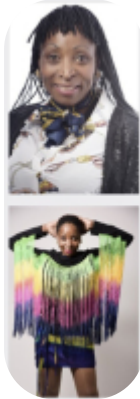

# Shine-Eko

Age: 51-60	Height: 5ft5inch	Eye Colour: Brown	Accent: London
Gender: F	Weight: 57kg	Waist: 28	
Location: London	Shoe Size: 5.5	Bust: 34d	
Drives: Yes	Hair Color: Black	Hips: 29	

Talents  
MATURE MODELS

Shine Eko  
 Height: 5'5" Eye Colour: Brown  
 Waist: 28" Hair Colour: Black  
 Chest: 34" Hair Length: Short  
 model:shine@fusion.com  
 shine@fusion.com@gmail.com  
 shineeko

Additional Talents:  
SWIM ATHLETISM GYM FITNESS