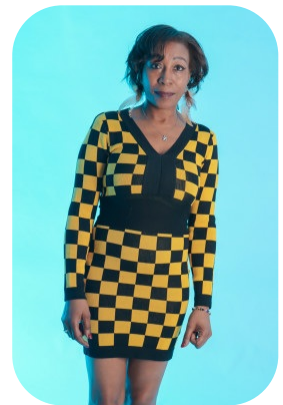

Additional Talents:
BIKE BADMINTON