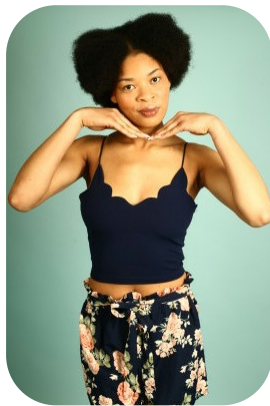

Additional Talents:

[Shnel Matthew Profile](#)

All Rights Reserved by [Fusion Management](#) © 2018