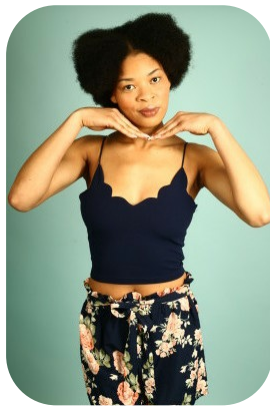

Additional Talents:

[Shnel Matthew Profile](#)

All Rights Reserved by [Fusion Management](#) © 2018