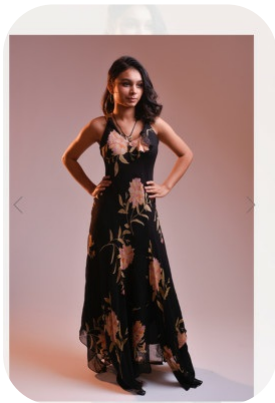

Additional Talents:
BIKE FOOTBALL