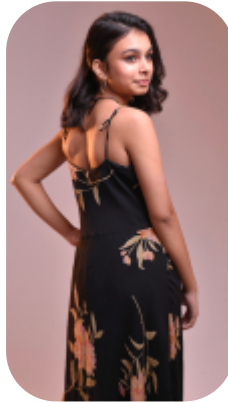

Additional Talents:
BIKE FOOTBALL