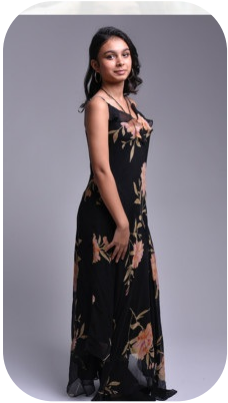

Additional Talents:
BIKE FOOTBALL