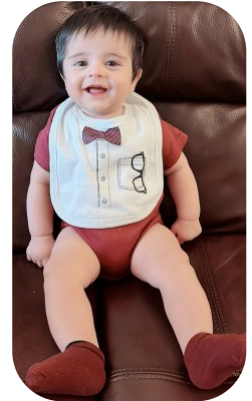

Shukraan Sahebzada

Age: 0-5
Gender: M
Location:
London
Drives: No

Height:
3ft0inch
Weight:
10kg
Shoe Size:
2
Hair Color:
Black

Eye Colour:
Black
Accent:
London

Talents
CHILD MODELLING, EXTRAS

FOR ANY INQUIRIES PLEASE CONTACT US