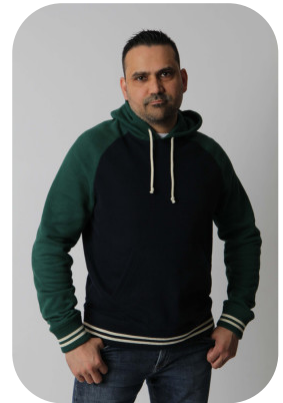

# Sid Kazmi

Age: 31-40	Height: 5ft8inch	Eye Colour: Brown	Accent: South Asian
Gender:M	Weight: 79kg	Waist: 31	Bust: 42
Location: London	Shoe Size: 8.5	Hips: 40	
Drives: Yes	Hair Color: Black		

Talents  
COMMERCIAL MODELS, EXTRAS