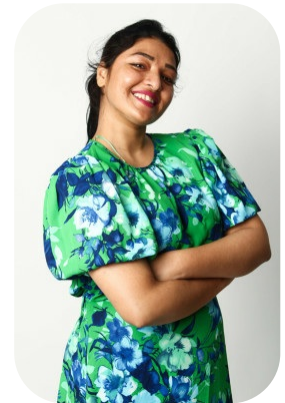

Sidra Rana

Age: 31-40	Height: 5ft5inch	Eye Colour: Brown	Accent: South Asian
Gender:F	Weight: 72kg	Waist: 36es	Bust: 42es
Location: London	Shoe Size: 5	Hips: 45es	
Drives: No	Hair Color: Black		

Talents
COMMERCIAL MODELS, EXTRAS