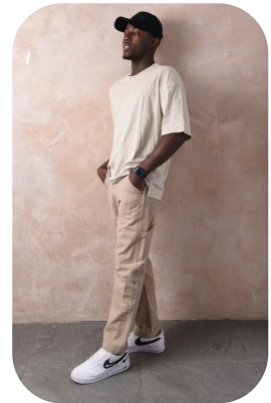

Additional Talents:
BIKE FOOTBALL GYM FITNESS