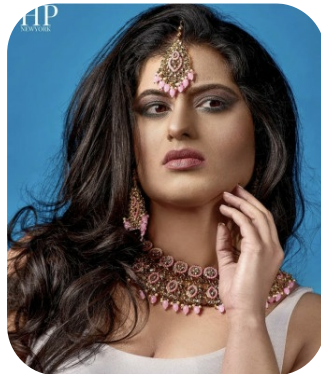

Simi G

Age: 31-40	Height: 5ft2inch	Eye Colour: Brown	Accent: London
Gender:F	Weight: 70kg	Waist: 34.5'	Bust: 34C
Location: London	Shoe Size: 5	Hips: 39'	
Drives: Yes	Hair Color: Black		

Talents
COMMERCIAL MODELS, EXTRAS