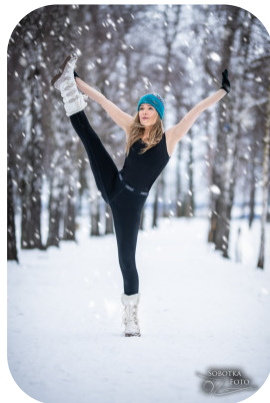

Additional Talents:

- BIKE - SWIM - SKI - ICESKATE - CAPOEIRA(13 YEARS) - DANCE LATIN AMERICAN(4 YEARS)