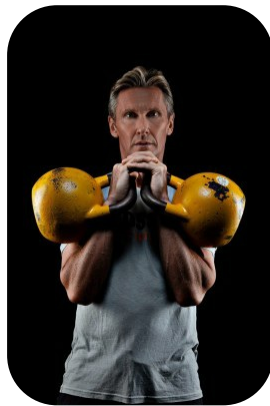

Simon Coldwell

Videos: 2

Age: 61-70	Height: 6ft1inch	Eye Colour: Blue	Accent: London
Gender: M	Weight: 85kg	Waist: 33	Bust: 42
Location: London	Shoe Size: 11	Hips: 40	
Drives: Yes	Hair Color: Blonde		

Talents
FITNESS MODELS, MATURE MODELS, EXTRAS,
ATHLETES

Additional Talents:

SWIM BIKE PERSONAL TRAINER

CROSSFIT SURFING GOLF

GYM FITNESS WEIGHT TRAINING

FOR ANY INQUIRIES PLEASE CONTACT US

0207 834 66 60 - Office

www.fusionmng.com

cast@fusionmng.com