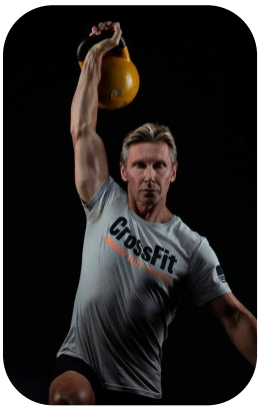

Simon Coldwell

Videos: 2

Age: 61-70	Height: 6ft1inch	Eye Colour: Blue	Accent: London
Gender: M	Weight: 85kg	Waist: 33	Bust: 42
Location: London	Shoe Size: 11	Hips: 40	
Drives: Yes	Hair Color: Blonde		

Talents
FITNESS MODELS, MATURE MODELS, EXTRAS,
ATHLETES

Additional Talents:

SWIM BIKE PERSONAL TRAINER

CROSSFIT SURFING GOLF

GYM FITNESS WEIGHT TRAINING

FOR ANY INQUIRIES PLEASE CONTACT US

0207 834 66 60 - Office

www.fusionmng.com

cast@fusionmng.com