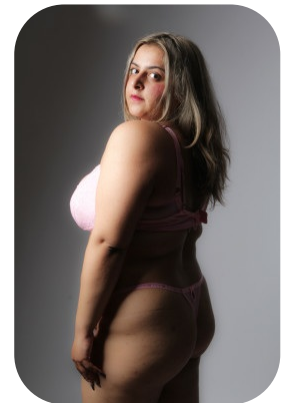

Simone Gill

| | | | |
|------------------|--------------------|-------------------|----------------|
| Age: 25-30 | Height: 5ft3inch | Eye Colour: Brown | Accent: London |
| Gender:F | Weight: 91kg | Waist: 33.5 | Bust: 38G |
| Location: London | Shoe Size: 5.5 | Hips: 110CM | |
| Drives: No | Hair Color: Blonde | | |

Talents
COMMERCIAL MODELS, NEW FACES, EXTRAS

Additional Talents:

GYM

BIKE

SWIM

CLIMBING

ICESKATE

FOR ANY INQUIRIES PLEASE CONTACT US