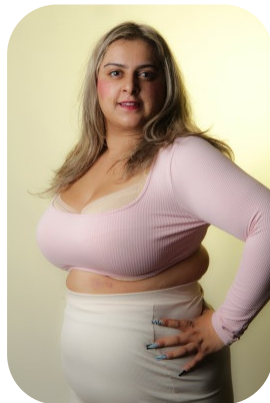

Simone Gill

| | | | |
|------------------|--------------------|-------------------|----------------|
| Age: 25-30 | Height: 5ft3inch | Eye Colour: Brown | Accent: London |
| Gender:F | Weight: 91kg | Waist: 33.5 | Bust: 38G |
| Location: London | Shoe Size: 5.5 | Hips: 110CM | |
| Drives: No | Hair Color: Blonde | | |

Talents
COMMERCIAL MODELS, NEW FACES, EXTRAS

Additional Talents:

GYM

BIKE

SWIM

CLIMBING

ICESKATE

FOR ANY INQUIRIES PLEASE CONTACT US