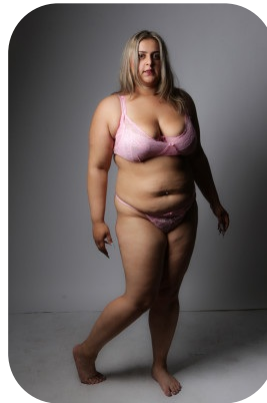

Simone Gill

| | | | |
|------------------|--------------------|-------------------|----------------|
| Age: 25-30 | Height: 5ft3inch | Eye Colour: Brown | Accent: London |
| Gender:F | Weight: 91kg | Waist: 33.5 | Bust: 38G |
| Location: London | Shoe Size: 5.5 | Hips: 110CM | |
| Drives: No | Hair Color: Blonde | | |

Talents
COMMERCIAL MODELS, NEW FACES, EXTRAS

Additional Talents:

GYM

BIKE

SWIM

CLIMBING

ICESKATE

FOR ANY INQUIRIES PLEASE CONTACT US