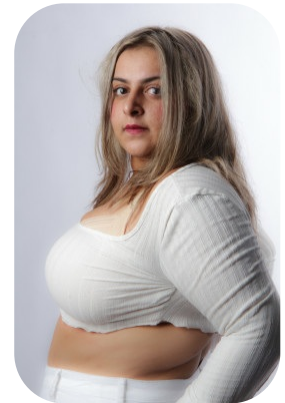

Simone Gill

| | | | |
|------------------|--------------------|-------------------|----------------|
| Age: 25-30 | Height: 5ft3inch | Eye Colour: Brown | Accent: London |
| Gender:F | Weight: 91kg | Waist: 33.5 | Bust: 38G |
| Location: London | Shoe Size: 5.5 | Hips: 110CM | |
| Drives: No | Hair Color: Blonde | | |

Talents
COMMERCIAL MODELS, NEW FACES, EXTRAS

Additional Talents:

GYM

BIKE

SWIM

CLIMBING

ICESKATE

FOR ANY INQUIRIES PLEASE CONTACT US