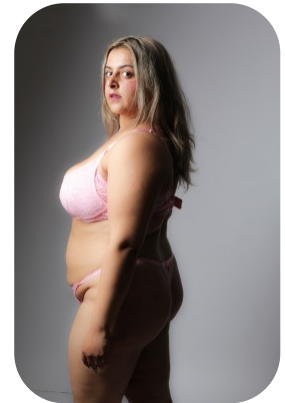

Simone Gill

| | | | |
|------------------|--------------------|-------------------|----------------|
| Age: 25-30 | Height: 5ft3inch | Eye Colour: Brown | Accent: London |
| Gender:F | Weight: 91kg | Waist: 33.5 | Bust: 38G |
| Location: London | Shoe Size: 5.5 | Hips: 110CM | |
| Drives: No | Hair Color: Blonde | | |

Talents
COMMERCIAL MODELS, NEW FACES, EXTRAS

Additional Talents:

GYM

BIKE

SWIM

CLIMBING

ICESKATE

FOR ANY INQUIRIES PLEASE CONTACT US