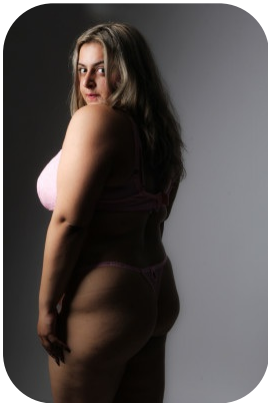

Simone Gill

| | | | |
|------------------|--------------------|-------------------|----------------|
| Age: 25-30 | Height: 5ft3inch | Eye Colour: Brown | Accent: London |
| Gender:F | Weight: 91kg | Waist: 33.5 | Bust: 38G |
| Location: London | Shoe Size: 5.5 | Hips: 110CM | |
| Drives: No | Hair Color: Blonde | | |

Talents
COMMERCIAL MODELS, NEW FACES, EXTRAS

Additional Talents:

GYM

BIKE

SWIM

CLIMBING

ICESKATE

FOR ANY INQUIRIES PLEASE CONTACT US