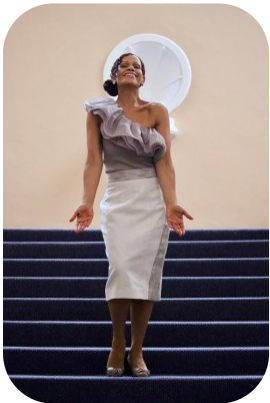

Simone Santivari

Credits: 18 Trainings: 2 Videos: 1

Age: 61-70	Height: 5ft4inch	Eye Colour: Brown	Accent: London
Gender: F	Weight: 54kg	Waist: 27es	
Location: London	Shoe Size: 6	Bust: 34b	
Drives: No	Hair Color: Brunette	Hips: 36es	

Talents
MATURE MODELS, PROFESSIONAL ACTORS,
EXTRAS

Additional Talents:

MUSIC & DANCE: Aerobics*, Alto*, Ballet, Contemporary Dance, Violin

PERFORMANCE: Dancer-Professional, Singer-Professional

SPORTS: Cycling, Ice Skating, Rollerblading, Swimming, Yoga

VOCAL RANGE: C1 to C3

Credits:

Years of Production	Production Name	Role
2019	Warner's Hotels	Fiancee (On Holiday)
2019	Stagecoach	Ladies That Lunch Photographic
2019	Stage Coach	
2019	Stage Coach	Model
2018	Hemlibra	Dancing At Dusk Photographic
2018	Sloggi Zero Feel	Lead Gospel Singer / Ice Skater
2017	Home Electrics Brand	Office Boss
2017	Dan Besley Films	Photographic Model
2017	Hard Sun	Traumatized Bus Passenger
2017	The Long Walk	Rich Hotel Guest
2017	Murder On The Orient Express	Penelope Cruz
2017	Spelthorne Community Television	Interviewee
2016	Curries	Family Member
2015	Lady In A Van	Local Resident
2015	Beauty And The Beast	Trained Dancer / Debutant's Mother
2015	Bourne 5	Receptionist
2015	The Deluge	Actor / Dancer
2014	Mission Impossible 111	Party Guest