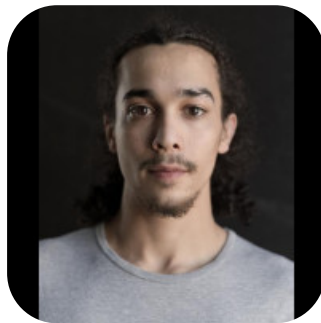

Simon Howard

Credits: 6 Trainings: 4

Age: 31-40	Height: 5ft9inch	Eye Colour: Brown	Accent: London
Gender: M	Weight: 10kg	Waist: 30	Hips: 32
Location: London	Shoe Size: 8.UK	Hair Color: Black	
Drives: Yes			

Talents
 COMMERCIAL MODELS, PROFESSIONAL ACTORS,
 THEATRICAL DANCERS

Additional Talents:

ACCENTS: African, American-California, Australian, Birmingham, Essex, Irish-Northern

MUSIC & DANCE: A Cappella, Beatboxing (vocal percussion), Dance (general), Hip Hop Dance, Rap, Saxophone