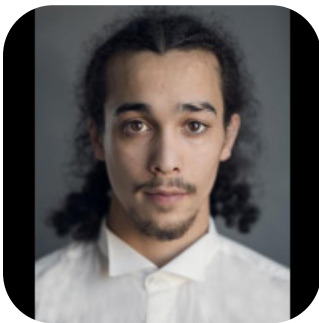

Simon Howard

Credits: 6 Trainings: 4

Age: 31-40	Height: 5ft9inch	Eye Colour: Brown	Accent: London
Gender: M	Weight: 10kg	Waist: 30	Hips: 32
Location: London	Shoe Size: 8.UK	Hair Color: Black	
Drives: Yes			

Talents
 COMMERCIAL MODELS, PROFESSIONAL ACTORS,
 THEATRICAL DANCERS

Additional Talents:

ACCENTS: African, American-California, Australian, Birmingham, Essex, Irish-Northern

MUSIC & DANCE: A Cappella, Beatboxing (vocal percussion), Dance (general), Hip Hop Dance, Rap, Saxophone