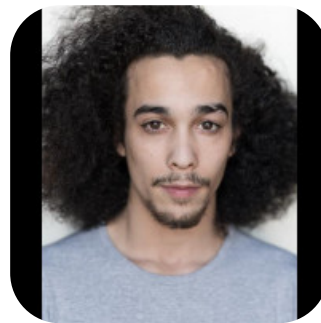

Simon Howard

Credits: 6 Trainings: 4

Age: 31-40	Height: 5ft9inch	Eye Colour: Brown	Accent: London
Gender: M	Weight: 10kg	Waist: 30	Hips: 32
Location: London	Shoe Size: 8.UK	Hair Color: Black	
Drives: Yes			

Talents
 COMMERCIAL MODELS, PROFESSIONAL ACTORS,
 THEATRICAL DANCERS

Additional Talents:

ACCENTS: African, American-California, Australian, Birmingham, Essex, Irish-Northern

MUSIC & DANCE: A Cappella, Beatboxing (vocal percussion), Dance (general), Hip Hop Dance, Rap, Saxophone