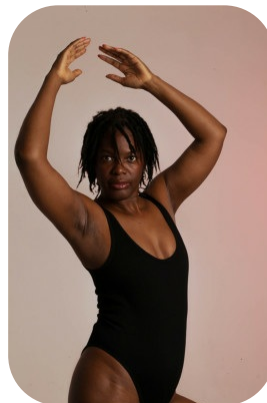

Simone Mclean

Age: 41-50	Shoe Size: 6	Eye Colour: Brown	Accent: African
Gender: F			
Location: London	Hair Color: Black		
Drives: No			

Talents

COMMERCIAL MODELS, MATURE MODELS, EXTRAS

Additional Talents: