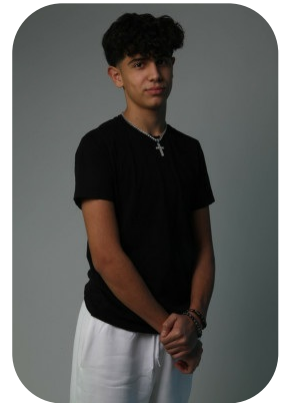

Additional Talents:

BIKE - SWIM - ROLLERSKATE - SKATEBOARD - ICESKATE - CLIMB

FOOTBALL, TABLE TENNIS, GOLF