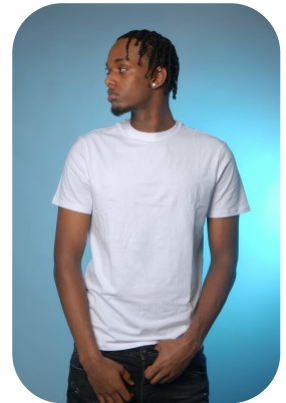

# Simon Tekle

Age: 16-20	Height: 6ft3inch	Eye Colour: Brown	Accent: London
Gender: M	Weight: 87kg	Waist: 37	Hips: 39
Location: London	Shoe Size: 10		
Drives: Yes	Hair Color: Black		

Talents  
COMMERCIAL MODELS, EXTRAS, ATHLETES