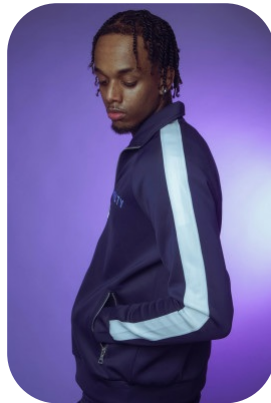

# Simon Tekle

Age: 16-20	Height: 6ft3inch	Eye Colour: Brown	Accent: London
Gender: M	Weight: 87kg	Waist: 37	Hips: 39
Location: London	Shoe Size: 10		
Drives: Yes	Hair Color: Black		

Talents  
COMMERCIAL MODELS, EXTRAS, ATHLETES