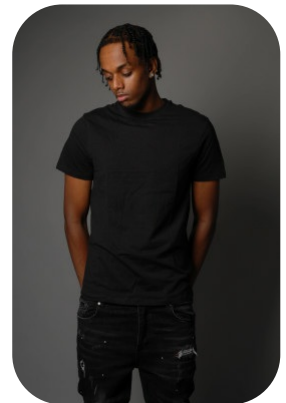

# Simon Tekle

Age: 16-20	Height: 6ft3inch	Eye Colour: Brown	Accent: London
Gender: M	Weight: 87kg	Waist: 37	Hips: 39
Location: London	Shoe Size: 10		
Drives: Yes	Hair Color: Black		

Talents  
COMMERCIAL MODELS, EXTRAS, ATHLETES