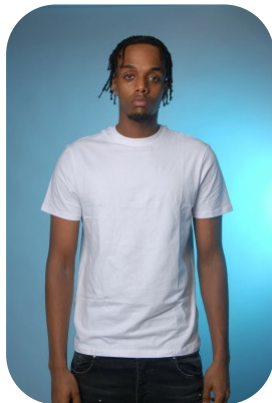

# Simon Tekle

Age: 16-20	Height: 6ft3inch	Eye Colour: Brown	Accent: London
Gender: M	Weight: 87kg	Waist: 37	Hips: 39
Location: London	Shoe Size: 10		
Drives: Yes	Hair Color: Black		

Talents  
COMMERCIAL MODELS, EXTRAS, ATHLETES