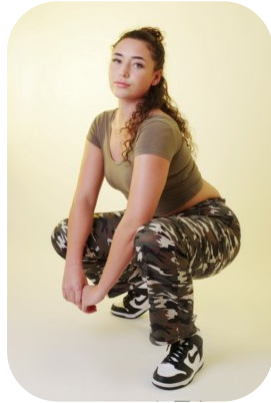

# Siobhan D'Arcy

Age: 16-20	Height: 5ft5inch	Eye Colour: Blue	Accent: London
Gender:F	Weight: 66kg	Waist: 33"	Bust: 34"
Location: London	Shoe Size: 6	Hips: 41"	
Drives: No	Hair Color: Brunette		

Talents  
COMMERCIAL MODELS, EXTRAS