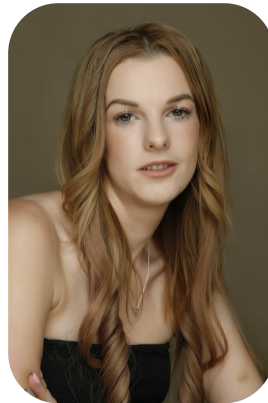

Siscelia Darke

Credits: 1 Videos: 2

Age: 31-40	Height: 5ft3inch	Eye Colour: Green	Accent: London
Gender:F	Weight: 68kg	Waist: 32	Bust: 32DD
Location: London	Shoe Size: 4	Hips: 38	
Drives: Yes	Hair Color: Blonde		

Talents
COMMERCIAL MODELS

Additional Talents:
SWIM BIKE

Credits:

Years of Production	Production Name	Role
2022	Siscelia Darke	Singer/songwriter

FOR ANY INQUIRIES PLEASE CONTACT US

0207 834 66 60 - Office

www.fusionmng.com