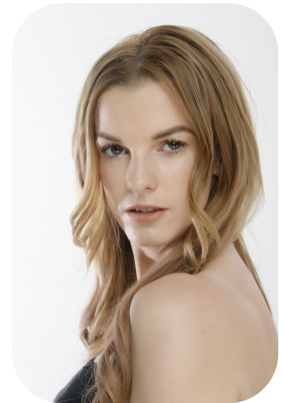

Siscelia Darke

Credits: 1 Videos: 2

Age: 31-40	Height: 5ft3inch	Eye Colour: Green	Accent: London
Gender:F	Weight: 68kg	Waist: 32	Bust: 32DD
Location: London	Shoe Size: 4	Hips: 38	
Drives: Yes	Hair Color: Blonde		

Talents
COMMERCIAL MODELS

Additional Talents:
SWIM BIKE

Credits:

Years of Production	Production Name	Role
2022	Siscelia Darke	Singer/songwriter

FOR ANY INQUIRIES PLEASE CONTACT US

0207 834 66 60 - Office

www.fusionmng.com