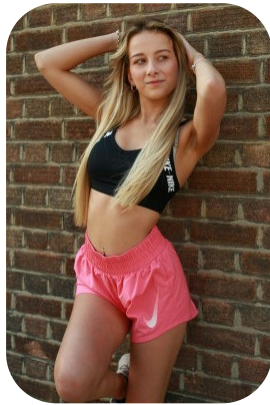

# Skye Smith

Age: 16-20	Height: 5ft3inch	Eye Colour: Green	Accent: London
Gender:F	Weight: 46kg	Waist: 24	Bust: 28 c
Location: Britain North	Shoe Size: 3	Hips: 331/2	
Drives: No	Hair Color: Blonde		

Talents  
COMMERCIAL MODELS, EXTRAS

Additional Talents:

BIKE - SWIM - HORSERIDE - ICESKATE

LASH TECHNICIAN , MUA MAKE UP ARTIST

FOR ANY INQUIRIES PLEASE CONTACT US

0207 834 66 60 - Office

[www.fusionmng.com](http://www.fusionmng.com)

[cast@fusionmng.com](mailto:cast@fusionmng.com)