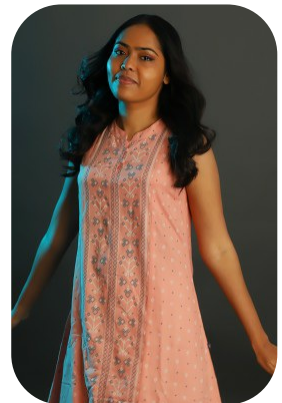

Additional Talents:
RUN - HIKE
SING