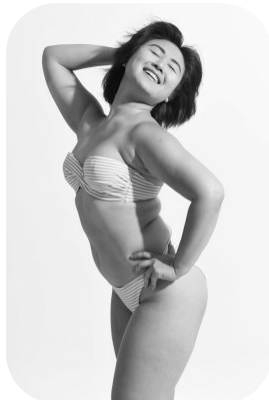

Sofia Matsumoto

Credits: 5

Age: 25-30	Height: 4ft11inch	Eye Colour: Brown	Accent: East Asian
Gender:F	Weight: 58kg	Waist: 30	
Location: London	Shoe Size: 5	Bust: 34B	
Drives: No	Hair Color: Brunette	Hips: 40	

Talents
COMMERCIAL MODELS, EXTRAS

Additional Talents:
SWIM - BIKE - GYM - BADMINTON - TENNIS
CLASSICAL MALAY DANCE

Credits:

Years of Production	Production Name	Role
2022	Love Production	Hair model
2022	Clear Angle Studio	3D scan for game character
2022	Bandstand	Student
2022	WING London	Japanese football fan
2021	Love Production	Lipstick model - MAC Lipstick Day Campaign