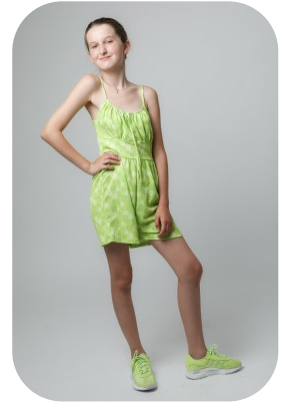

# Sofia Shehi

Age: 11-15	Height: 5ft3inch	Eye Colour: Gray	Accent: London
Gender:F	Weight: 42kg	Waist: 60 cm	
Location: London	Shoe Size: 5	Bust: 72 cm	
Drives: No	Hair Color: Blonde	Hips: 82 cm	

Talents  
CHILD MODELLING, EXTRAS