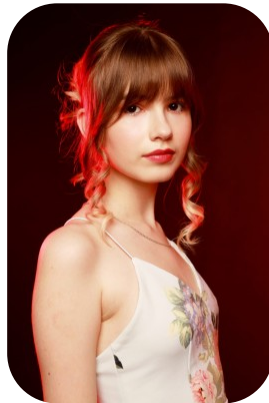

FOR ANY INQUIRIES PLEASE CONTACT US