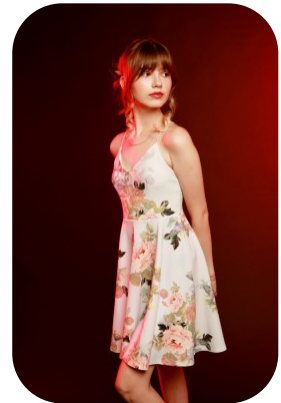

FOR ANY INQUIRIES PLEASE CONTACT US