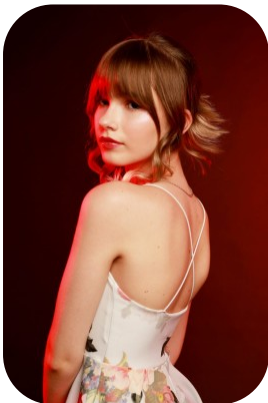

FOR ANY INQUIRIES PLEASE CONTACT US