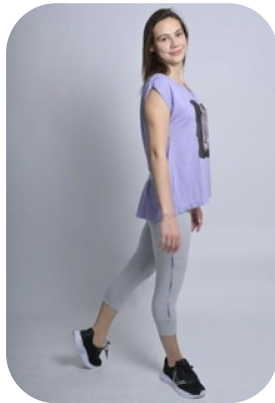

Solene O

Credits: 1 Trainings: 1

Age: 25-30	Height: 5ft7inch	Eye Colour: Brown	Accent: Other
Gender:F	Weight: 55kg	Waist: 27.5es	
Location: London	Shoe Size: 6.5	Bust: 34.5es	
Drives: No	Hair Color: Brunette		

Talents
COMMERCIAL MODELS

Additional Talents:
SWIM BIKE CLASSICAL DANCE
MODERN KARATE

Credits:

Years of Production	Production Name	Role
2022	The Meyer Studios	Modelling

Trainings:

Dance Degree (Royal Academy of Dance)