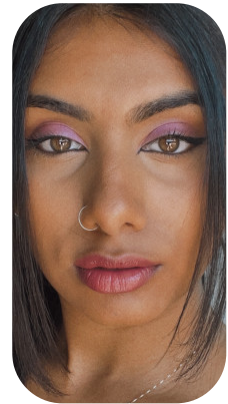

Sonali Pangalia

Age: 25-30	Height: 5ft5inch	Eye Colour: Hazel	Accent: American
Gender:F	Weight: 56kg	Waist: 28 IN	Bust: 34 IN
Location: London	Shoe Size: 5	Hips: 33 IN	
Drives: No	Hair Color: Black		

Talents
COMMERCIAL MODELS, COMMERCIAL DANCERS,
EXTRAS, ATHLETES

Additional Talents:

BIKE - SWIM - ROLLERBLADE - ROLLERSKATE - ICESKATE - SNOWBOARD

DANCE - CONTEMPORARY, HIP HOP, BOLLYWOOD, BHANGRA

[Sonali Pangalia Profile](#)

All Rights Reserved by [Fusion Management](#) © 2018