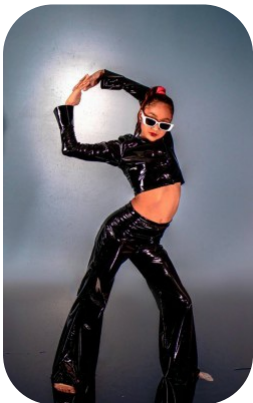

Additional Talents:
BIKE - SWIM
DANCE - GYMNASTICS