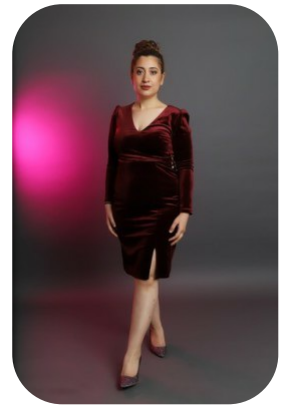

# Sonita Sameh

Age: 31-40	Height: 5ft4inch	Eye Colour: Brown	Accent: Mid East
Gender:F	Shoe Size: 5	Waist: 37	Bust: 36C
Location: Britain North	Hair Color: Blonde	Hips: 40	
Drives: Yes			

Talents  
COMMERCIAL MODELS