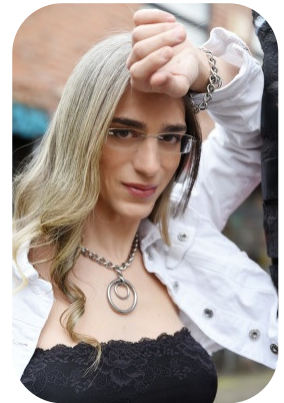

Sophia C

Age: 41-50	Height: 5ft10inch	Eye Colour: Hazel	Accent: French
Gender:F	Weight: 65kg	Waist: 29	Bust: 38
Location: Britain North	Shoe Size: 9.5	Hips: 36	
Drives: No	Hair Color: Brunette		

Talents
COMMERCIAL MODELS