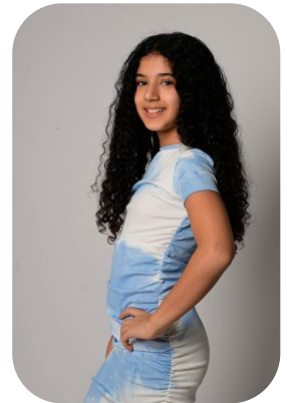

Sophia Fouladvand

Age: 11-15	Height: 4ft3inch	Eye Colour: Brown	Accent: London
Gender:F	Weight: 39kg	Waist: 28es	Bust: 28cm
Location: London	Shoe Size: 4	Hips: 29es	
Drives: No	Hair Color: Black		

Talents
CHILD MODELLING