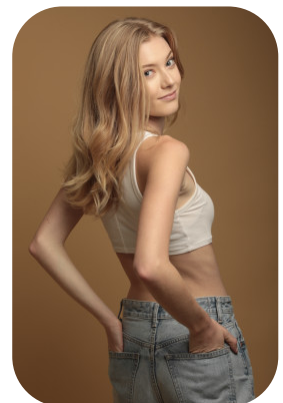

# Sophia Lind

Age: 21-24	Height: 5ft9inch	Eye Colour: Blue	Accent: London
Gender:F	Weight: 56kg	Waist: 24	Bust: 32
Location: London	Shoe Size: 6	Hips: 35	
Drives: Yes	Hair Color: Blonde		

Talents  
COMMERCIAL MODELS, EXTRAS, ATHLETES

Additional Talents:

BIKE - SWIM - ROLLERSKATE - HORSE RIDE - SKI - ICESKATE - CLIMB

FOOTBALL - 10 YEARS

GUITAR

GYM FITNESS

YOGA, PILATES

---

FOR ANY INQUIRIES PLEASE CONTACT US