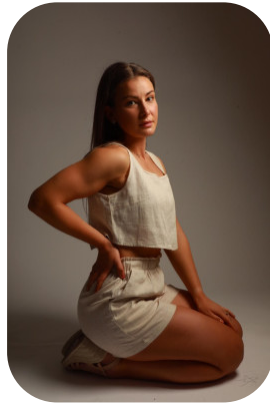

Sophie Blackburn

Age: 31-40	Height: 5ft5inch	Eye Colour: Brown	Accent: Northern
Gender:F	Weight: 60kg	Waist: 26	Bust: 32
Location: Britain North	Shoe Size: 5.5	Hips: 36	
Drives: Yes	Hair Color: Brunette		

Talents
COMMERCIAL MODELS, COMMERCIAL DANCERS,
EXTRAS

Additional Talents:

BIKE - SWIM - HORSERIDE - SKI - CLIMB - BOULDERING - RUN

BADMINTON

GYM FITNESS

DANCE - MODERN, HIP HOP, SALSA - 10 YEARS

FOR ANY INQUIRIES PLEASE CONTACT US