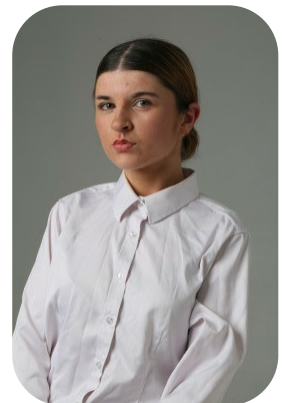

Sophie Graham

Age: 16-20	Height: 5ft3inch	Eye Colour: Green	Accent: London
Gender:F	Shoe Size: 3	Waist: 65CM	
Location: London	Hair Color: Brunette	Bust: 75CM	
Drives: No			

Talents
COMMERCIAL MODELS

Additional Talents:
GYM