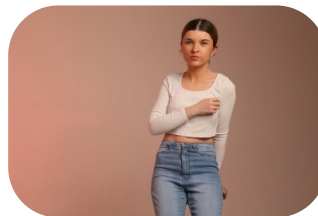

Sophie Graham

Age: 16-20	Height: 5ft3inch	Eye Colour: Green	Accent: London
Gender:F	Shoe Size: 3	Waist: 65CM	
Location: London	Hair Color: Brunette	Bust: 75CM	
Drives: No			

Talents
COMMERCIAL MODELS

Additional Talents:
GYM