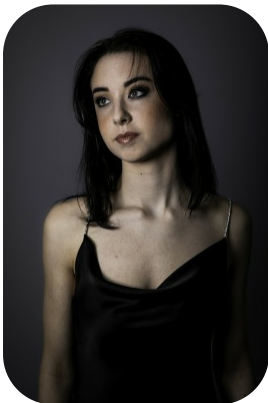

Additional Talents:

BIKE - SWIM - ROLLERBLADE - ROLLERSKATE - ICESKATE - CLIMB
ATHLETICS (FIELD)