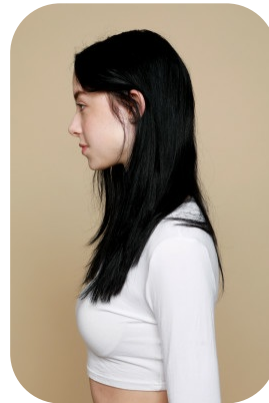

Additional Talents:

BIKE - SWIM - ROLLERBLADE - ROLLERSKATE - ICESKATE - CLIMB
ATHLETICS (FIELD)