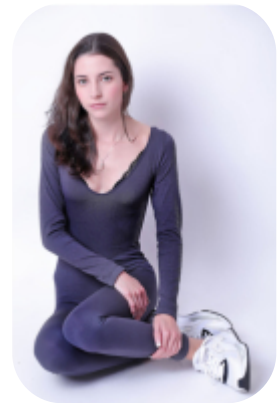

Sophie Maftai

Age: 21-24	Height: 5ft6inch	Eye Colour: Green	Accent: London
Gender:F	Weight: 50kg	Waist: 25	
Location: London	Shoe Size: 5.5	Bust: 34	
Drives: No	Hair Color: Brunette	Hips: 28.5	

Talents
COMMERCIAL MODELS, EXTRAS