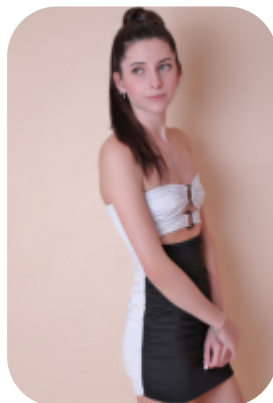

Sophie Maftai

Age: 21-24	Height: 5ft6inch	Eye Colour: Green	Accent: London
Gender:F	Weight: 50kg	Waist: 25	
Location: London	Shoe Size: 5.5	Bust: 34	
Drives: No	Hair Color: Brunette	Hips: 28.5	

Talents
COMMERCIAL MODELS, EXTRAS