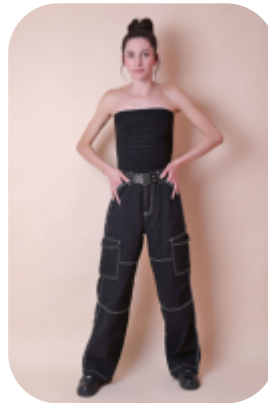

Sophie Maftai

Age: 21-24	Height: 5ft6inch	Eye Colour: Green	Accent: London
Gender:F	Weight: 50kg	Waist: 25	
Location: London	Shoe Size: 5.5	Bust: 34	
Drives: No	Hair Color: Brunette	Hips: 28.5	

Talents
COMMERCIAL MODELS, EXTRAS