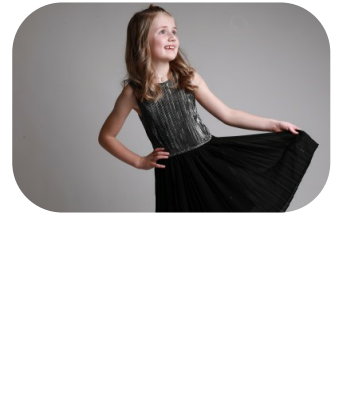

Additional Talents:

BIKE - SWIM - ROLLERBLADE - HOVER BOARDING - CLIMB

FOOTBALL - 1 YEAR, HOCKEY