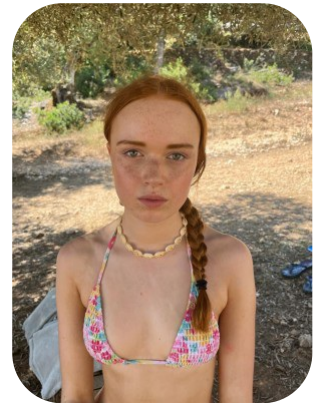

# Sophie Radin

Age: 11-15	Height: 5ft9inch	Eye Colour: Blue	Accent: London
Gender:F	Weight: 48kg	Waist: 25	Bust: 29
Location: London	Shoe Size: 6.5	Hips: 32	
Drives: No	Hair Color: Red		

Talents  
TEEN MODELS, EXTRAS