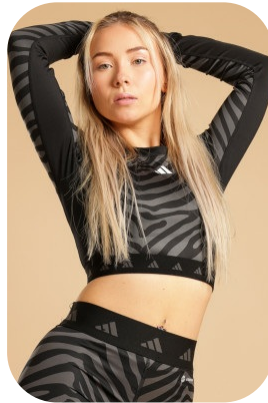

Sophie Westen

Age: 21-24	Height: 5ft0inch	Eye Colour: Green	Accent: London
Gender:F	Weight: 50kg	Waist: 24.5ch	
Location: London	Shoe Size: 3	Bust: 32ch	
Drives: Yes	Hair Color: Blonde	Hips: 36ch	

Talents
COMMERCIAL MODELS, COMMERCIAL DANCERS,
EXTRAS

Additional Talents:

BIKE - SWIM - ROLLERSKATE - CLIMB - RUN

GYM FITNESS

DANCE - BALLET, POINTE, TAP, COMMERCIAL, CONTEMPORARY - 15 + YEARS

FOR ANY INQUIRIES PLEASE CONTACT US

0207 834 66 60 - Office

www.fusionmng.com