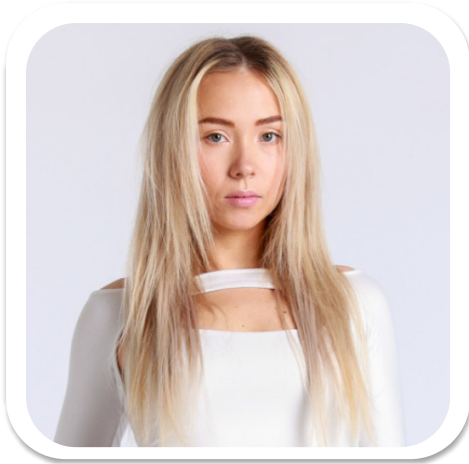

Sophie Westen

Age: 21-24	Height: 5ft0inch	Eye Colour: Green	Accent: London
Gender:F	Weight: 50kg	Waist: 24.5ch	
Location: London	Shoe Size: 3	Bust: 32ch	
Drives: Yes	Hair Color: Blonde	Hips: 36ch	

Talents
COMMERCIAL MODELS, COMMERCIAL DANCERS,
EXTRAS