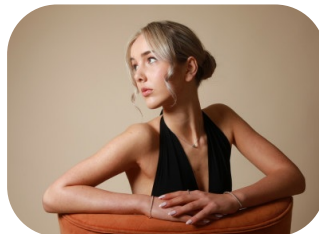

Additional Talents:
SWIM BIKE GYM FITNESS FIGURE SKATING