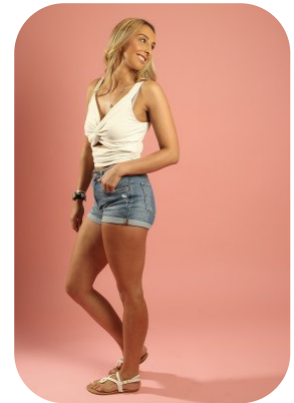

Soraia Morais

Age: 25-30	Height: 5ft3inch	Eye Colour: Brown	Accent: Mediterranean
Gender:F	Weight: 54kg	Waist: 26"	
Location: London	Shoe Size: 3	Bust: 32"	
Drives: No	Hair Color: Blonde	Hips: 34"	

Talents
COMMERCIAL MODELS, EXTRAS