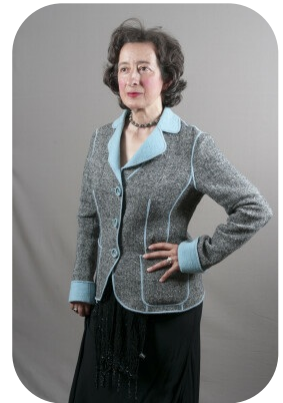

# Soraya Boyd

Trainings: 1

Age: 61-70	Height: 5ft5inch	Eye Colour: Brown	Accent: London
Gender:F	Weight: 59kg	Waist: 30	
Location: London	Shoe Size: 5	Bust: 36	
Drives: Yes	Hair Color: Brunette	Hips: 41	

## Talents

MATURE MODELS, PROFESSIONAL ACTORS

Additional Talents:  
EXPERIENCED SA  
TEACHER

Trainings:

Experienced supporting artist. Brief list of feature films I was a part of: Fantastic Beast and where to find them, the Crimes of Grindelwald, Justice League 2. Paddington 2, Pokemon, Dumbo. BBC, Netflix and other TV series: Silent witness, Turn up Char