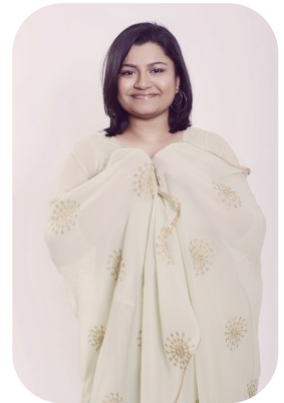

Srishti M

Age: 25-30	Height: 5ft4inch	Eye Colour: Black	Accent: London
Gender:F	Weight: 74kg	Waist: 32	Bust: 34
Location: Britain North	Shoe Size: 6	Hips: 34	
Drives: No	Hair Color: Black		

Talents
COMMERCIAL MODELS, EXTRAS