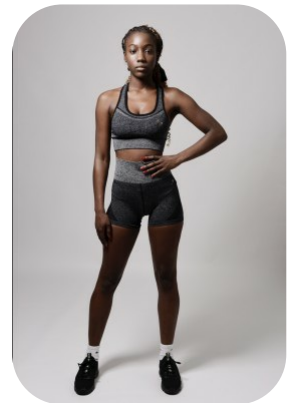

Stacie Bryan

Age: 21-24	Height: 5ft4inch	Eye Colour: Brown	Accent: London
Gender:F	Weight: 50kg	Waist: 26	Bust: 24
Location: London	Shoe Size: 5	Hips: 30	
Drives: No	Hair Color: Black		

Talents
COMMERCIAL MODELS, EXTRAS