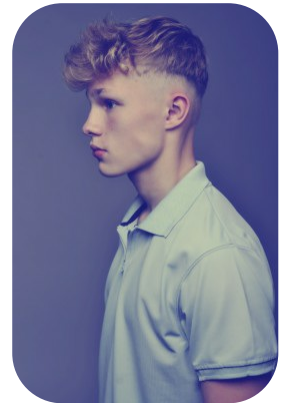

# Stanley Dolphin

|                  |                    |                  |                |
|------------------|--------------------|------------------|----------------|
| Age: 11-15       | Height: 5ft11inch  | Eye Colour: Blue | Accent: London |
| Gender: M        | Weight: 68kg       | Waist: 27"       |                |
| Location: London | Shoe Size: 10      |                  |                |
| Drives: No       | Hair Color: Blonde |                  |                |

Talents  
TEEN MODELS, EXTRAS

Additional Talents:

BIKE - SWIM - ROCK CLIMB - FOOTBALL (4+ Years) - GYM FITNESS - BOXING (1+ Years) - KICKBOXING (8+ Years)

FOR ANY INQUIRIES PLEASE CONTACT US

0207 834 66 60 - Office